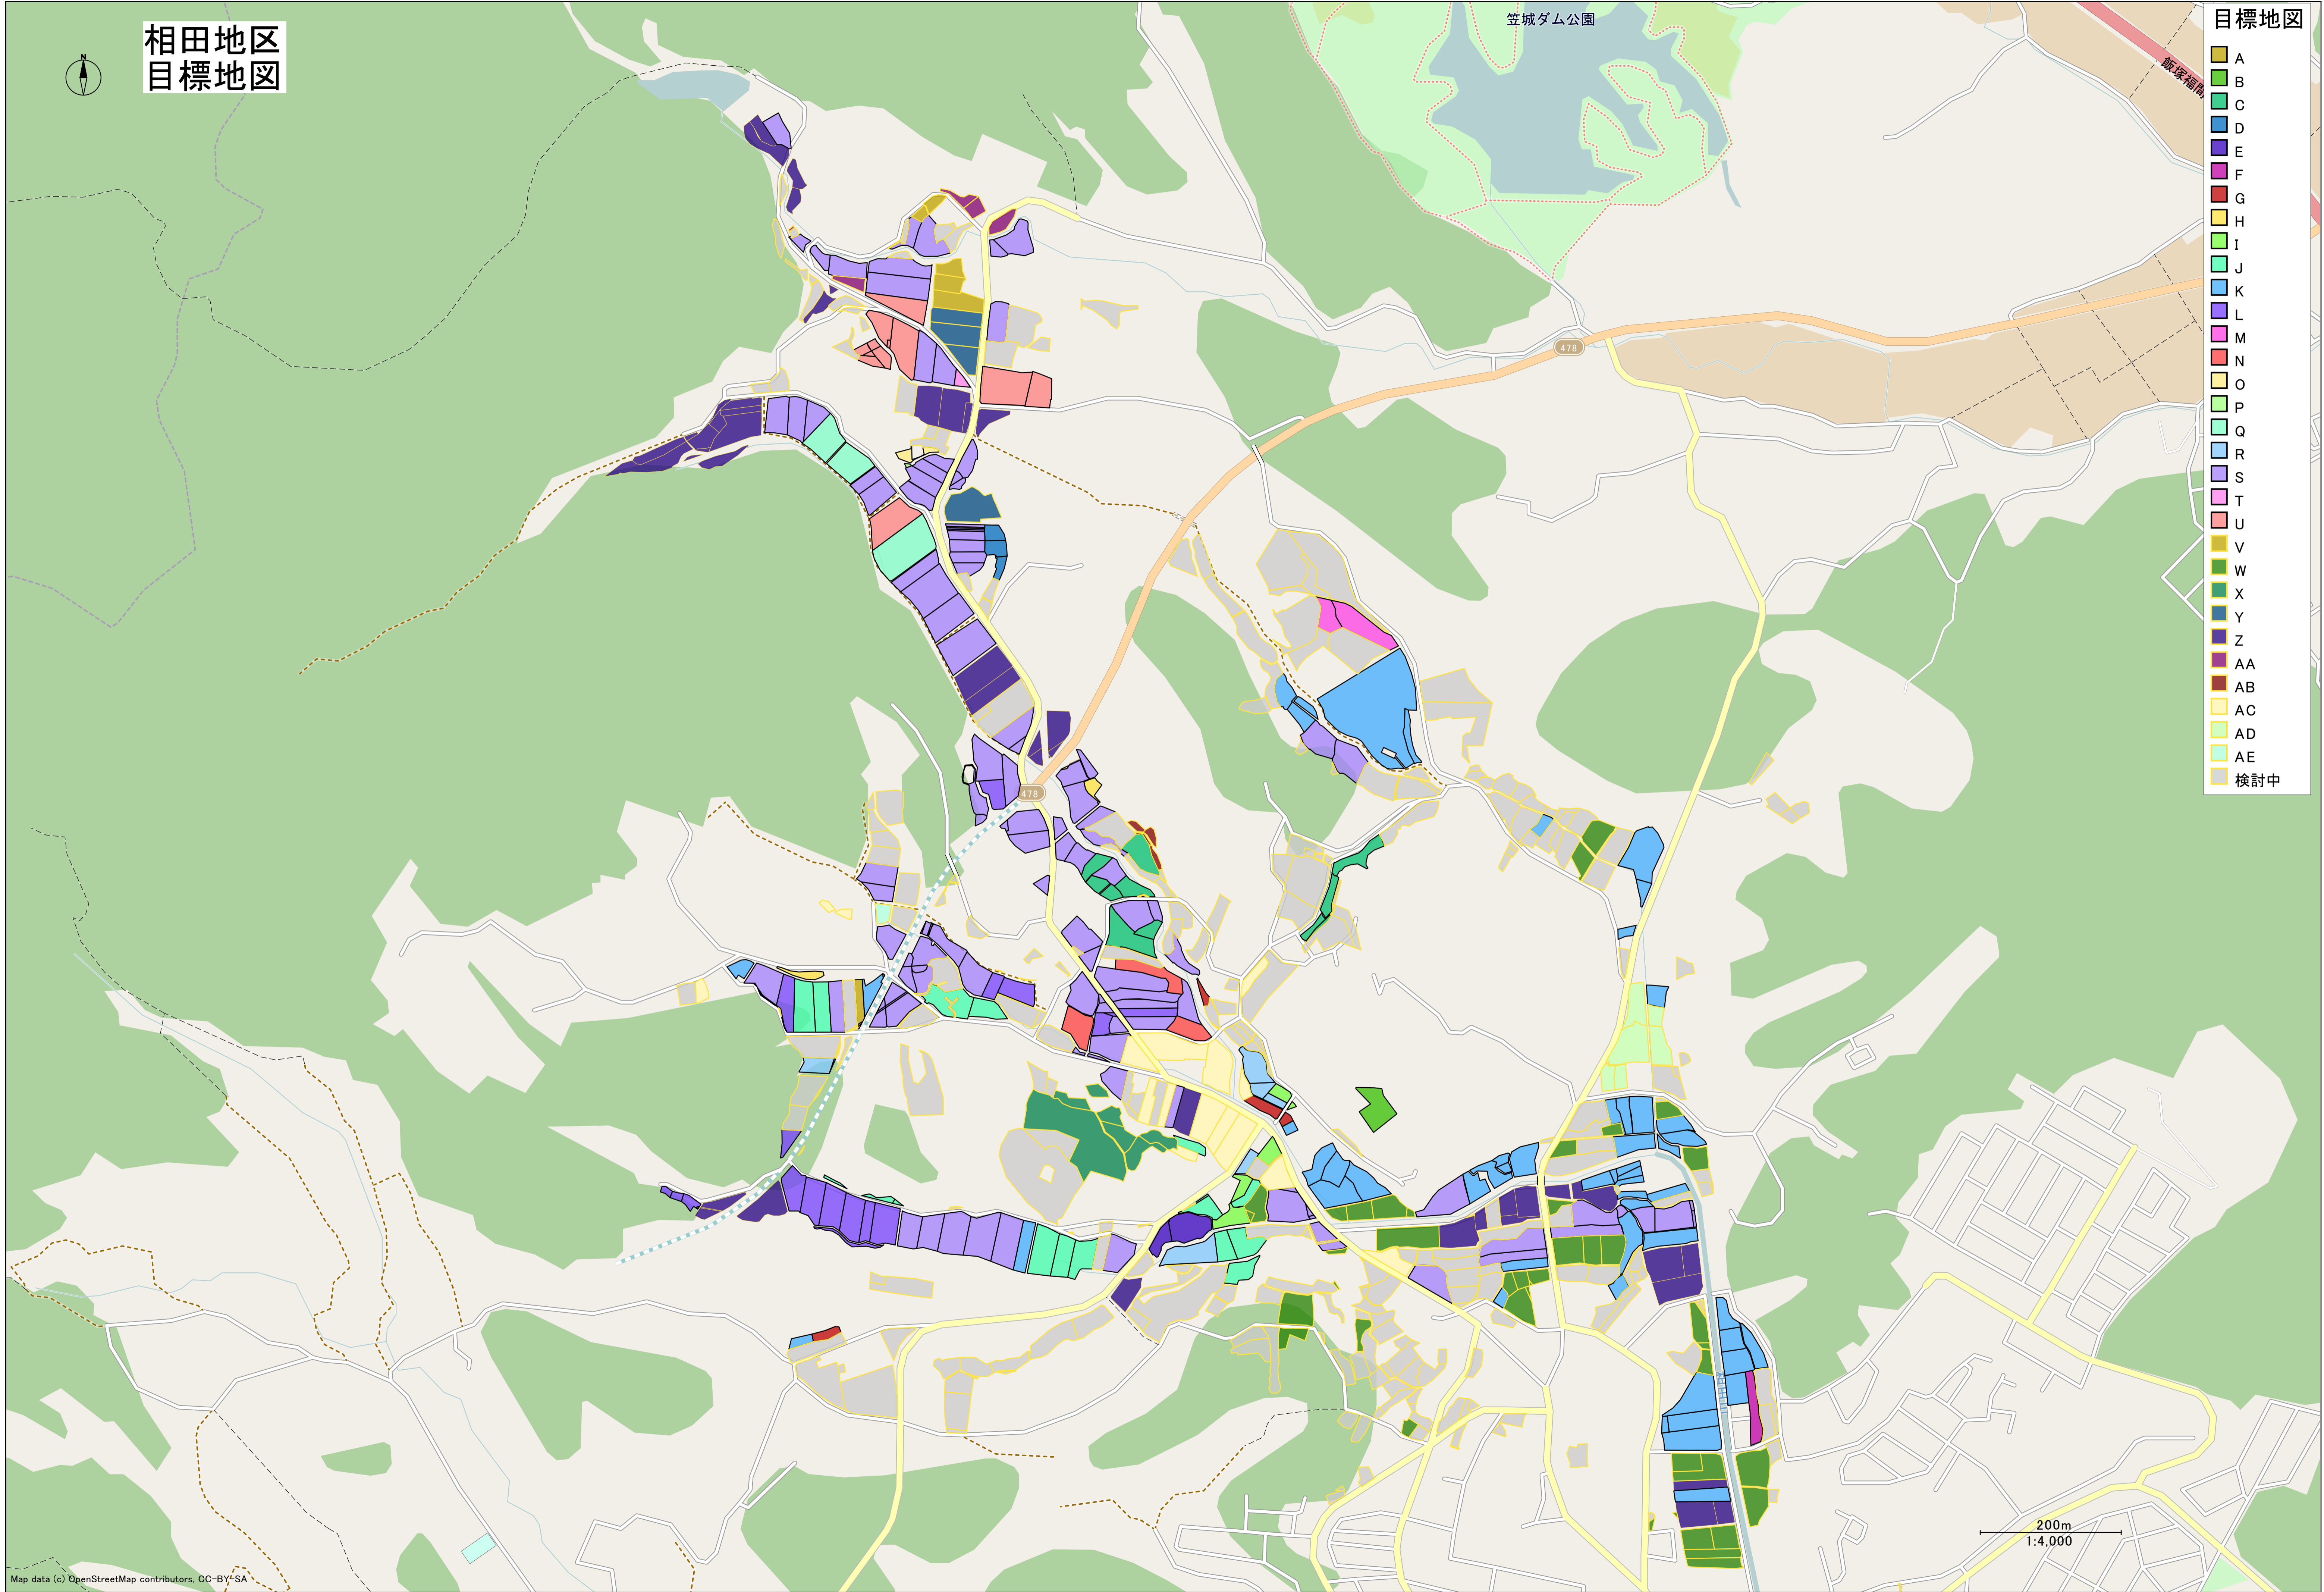

相田地区  
目標地図

笠城ダム公園

目標地図

A	B	C	D	E	F	G	H	I	J	K	L	M	N	O	P	Q	R	S	T	U	V	W	X	Y	Z	AA	AB	AC	AD	AE	検討中
---	---	---	---	---	---	---	---	---	---	---	---	---	---	---	---	---	---	---	---	---	---	---	---	---	---	----	----	----	----	----	-----

200m  
1:4,000